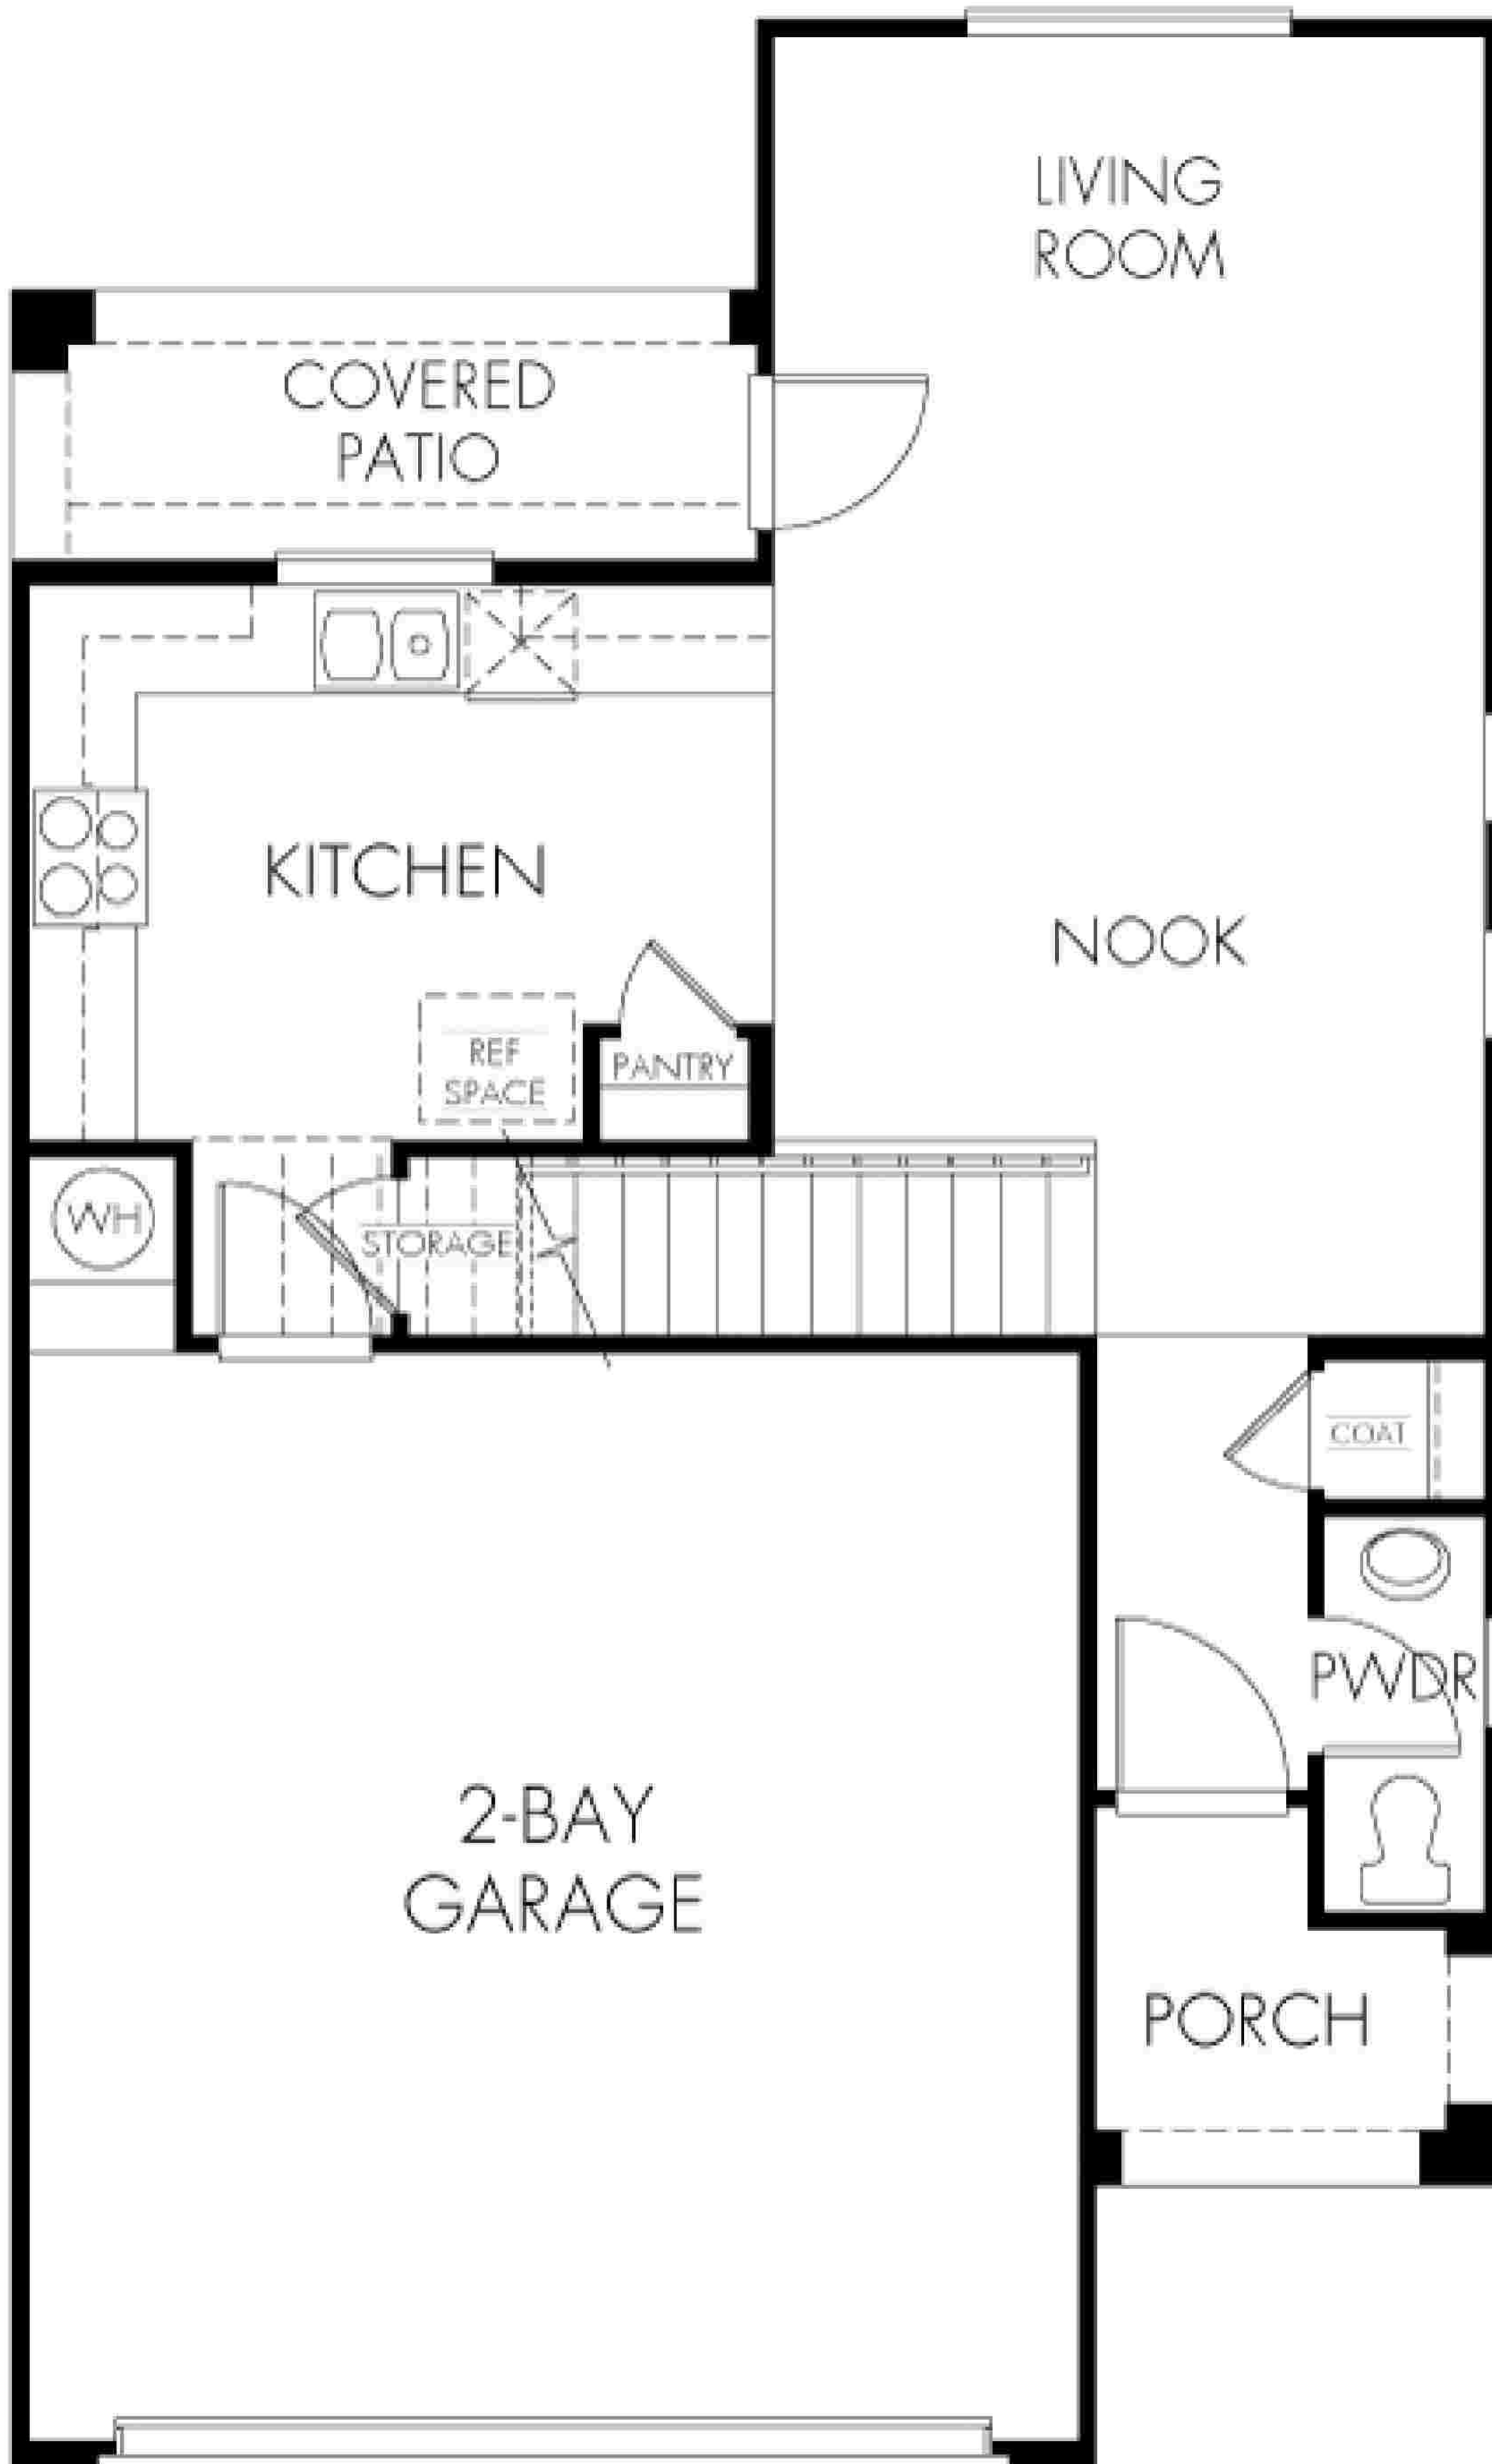

Lennar Model Lotus, Jasime Falls Community, Mountains Edge

For more information and a personal tour of any new home builder subdivision, call Randy Bridges or Harry Britton at Text/Cell (702) 530-3411, Office (702) 722-3693, The Bridges Group, Realty One Group, 333 N Buffalo Dr, Suite 190, Las Vegas Nevada 89128