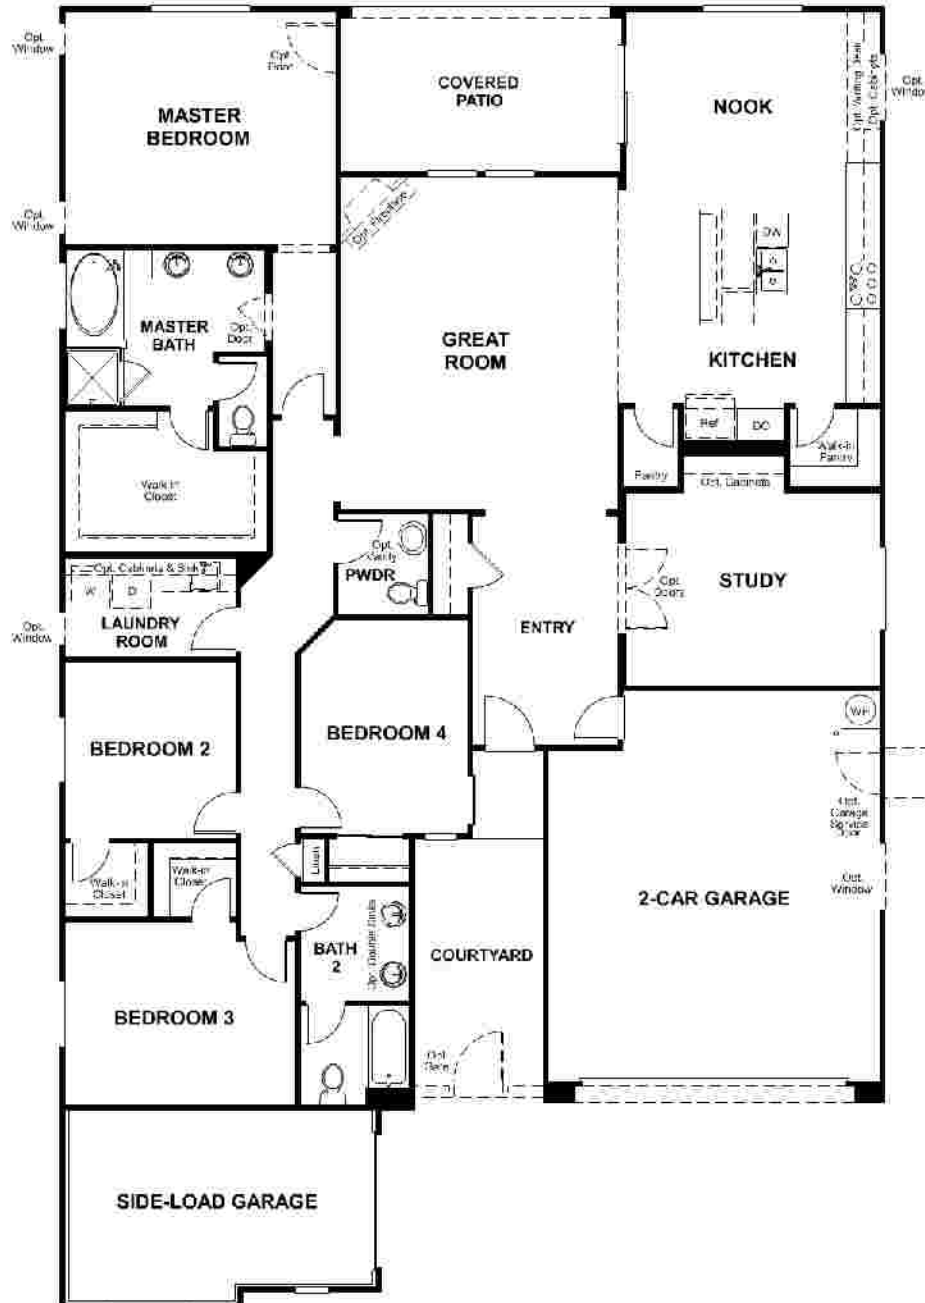

Sutter at Mountain's Edge
DOMINIC

Model Available for Tour
7776 Lucy Grey Court
Las Vegas, NV 89179

Approx. square feet: 2,528
Stories: 1

Bedrooms: 4
Garage: 2-car

Floor plan

COMMUNITY LOCATION
7769 Lucy Grey Ct
Las Vegas, NV 89178
702-979-4741

HOME GALLERY
7770 Dean Martin Drive
Las Vegas, NV 89139
877-420-1868

Plans and elevations are an artist's conception only and should not be relied upon as a representation of a completed house. The actual home as constructed may or may not contain the features and layouts depicted. Floor plans, elevations, features and related information, and information concerning the pricing and availability of our homes, are subject to change without notice. "Quick Move-In", "Home Under Construction" and "Model Home For Sale" pricing may include special savings. See Sales Associate for details. Drawings shown are not to scale.