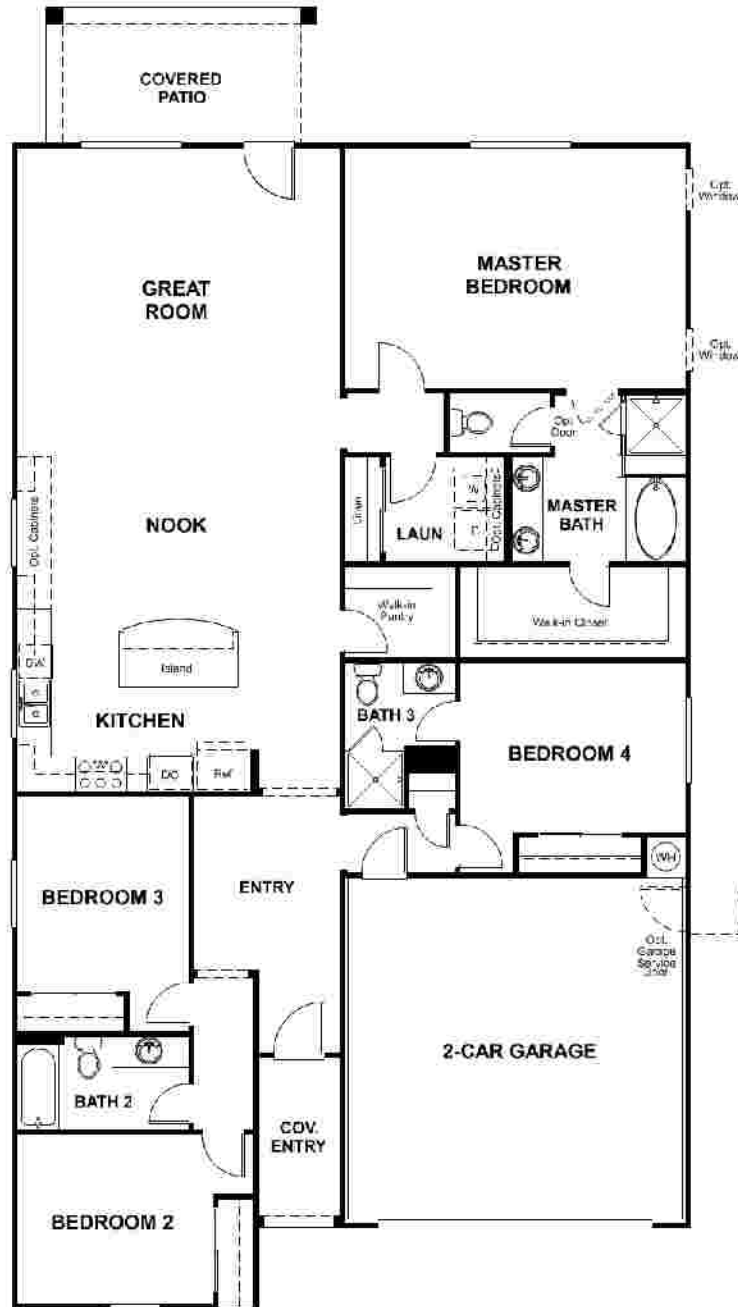

Sutter at Mountain's Edge
SARAH

Model Available for Tour
7781 Lucy Gray Ct
Las Vegas, NV 89178

Approx. square feet: 2,155
Stories: 1
Bedrooms: 4

Bathrooms: 3
Garage: 2-car

Floor plan

COMMUNITY LOCATION
7769 Lucy Gray Ct
Las Vegas, NV 89178
702-979-4741