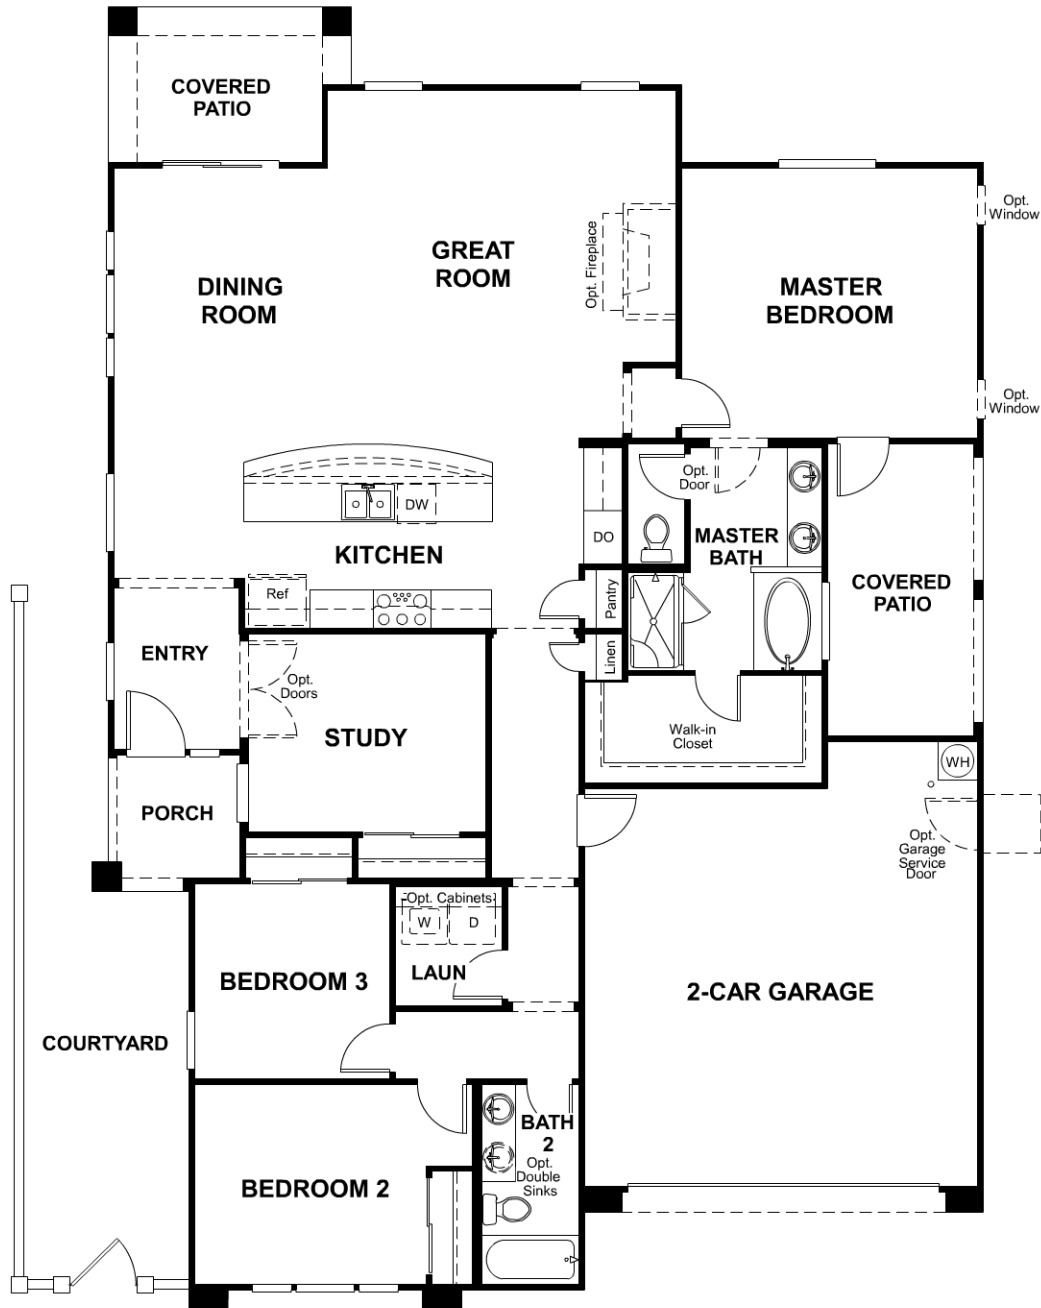

Amado Crest at Summerlin
CONNOR

Model Available for Tour
5595 Bethany Bend Dr
Las Vegas, NV 89135

Approx. square feet: 1,883
Stories: 1
Bedrooms: 3

Bathrooms: 2
Garage: 2-car

Floor plan

COMMUNITY LOCATION
5595 Bethany Bend Drive
Las Vegas, NV 89135
702-641-0135

HOME GALLERY
7770 Dean Martin Drive
Las Vegas, NV 89139
877-420-1868

Plans and elevations are an artist's conception only and should not be relied upon as a representation of a completed house. The actual home as constructed may or may not contain the features and layouts depicted. Floor plans, elevations, features and related information, and information concerning the pricing and availability of our homes, are subject to change without notice. "Quick Move-In", "Home Under Construction" and "Model Home For Sale" pricing may include special savings. See Sales Associate for details. Drawings shown are not to scale.