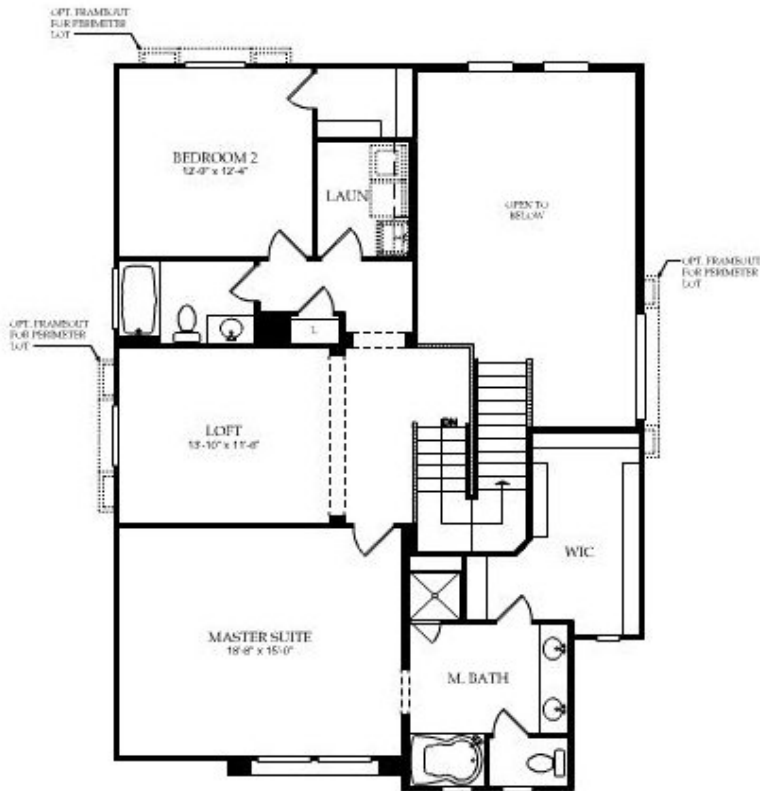

- Great room
- Den
- Optional 3rd and 4th bedrooms

**Floor Plans**

Opt Bedroom 4  
\*Replaces Den

First Floor

888-467-8583

# Maple

at Mesa Amado - Terraza

\$297,880

Payments starting from \$1,527/month

2,197 sq. ft. Single Family Home home  
2 bedrooms | 2 baths

## Floor Plans

Second Floor

888-467-8583

### Second Floor