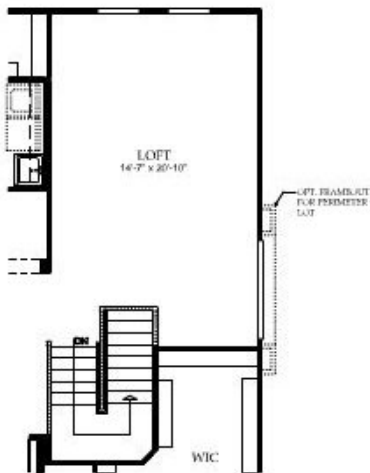

## Floor Plans

Second Floor

888-467-8583

## at Mesa Amado - Terraza

**\$297,880**

Payments starting from **\$1,527/month**

2,197 sq. ft. Single Family Home home  
2 bedrooms | 2 baths

### Floor Plans

**Opt Loft**  
\*Replaces 2 story Great Room

**Opt Bedroom 3**  
\*Replaces Loft

### Second Floor