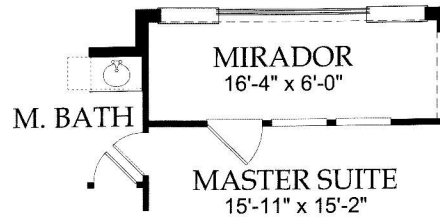

### Torino

1,612 sq. ft. - Two-Story

Optional Walk-In Shower

Optional Mirador

Optional Bedroom 3

[www.pulte.com/lasvegas](http://www.pulte.com/lasvegas)

Pulte Homes Corporation reserves the right to modify all plans and/or specifications without notice or obligation. All renderings are artist's conceptions. Prices subject to change without notice. Plans subject to change without notice. License#004812 ©2009 Pulte Homes Corporation. 1/6/09