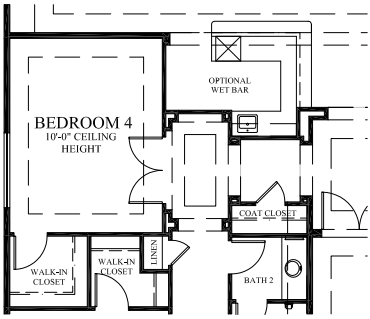

Plan One

4,056 sq. ft.

Elevation 'A'

Elevation 'B'

Elevation 'C'

Plan Features

- Single Story
- 4 Bedrooms
- 3.5 Bathrooms
- 3-Car Garage
- Great Room

Optional Wet Bar