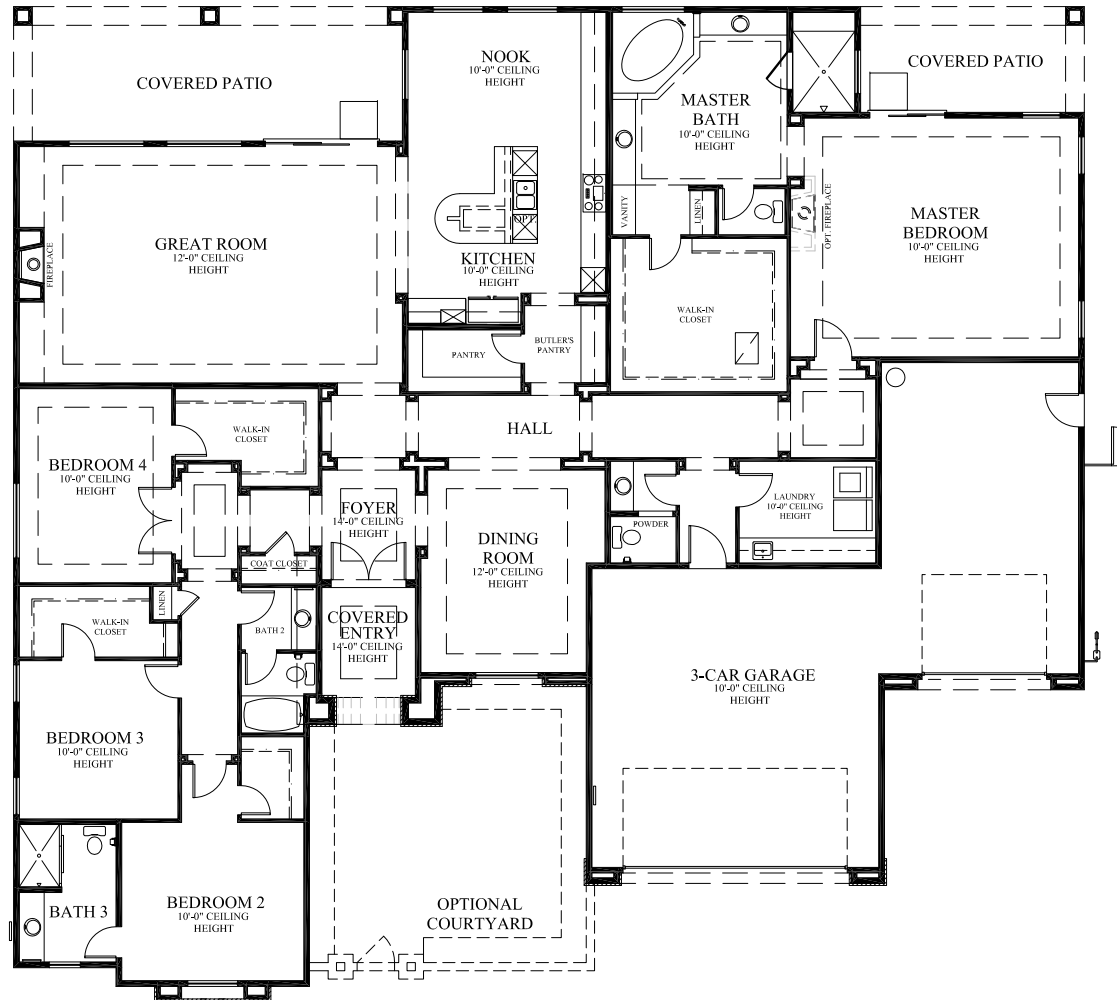

Plan One

4,056 sq. ft.

Elevation 'A'

Elevation 'B'

Elevation 'C'

Plan Features

- Single Story
- 4 Bedrooms
- 3.5 Bathrooms
- 3-Car Garage
- Great Room

Optional Wet Bar