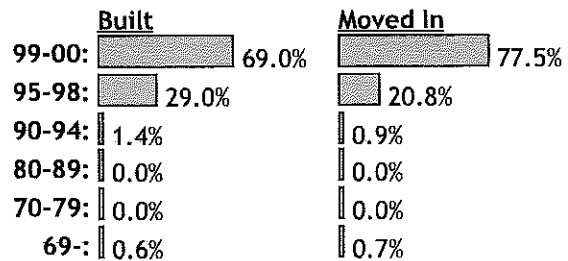

Tenure

Nevada Title Company

The above is believed to be accurate, but is not guaranteed.
Copyright © 1995-2014 CDS Marketing, Inc.